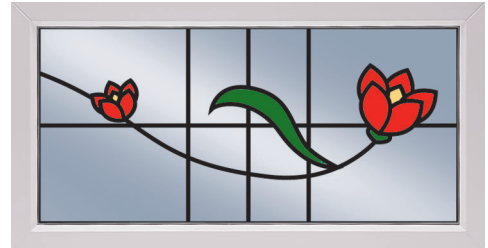

# Decorative Glass Bay Windows Designs

These patterns are designed for bay windows and conservatories and can be 'lined through' different window types. These designs can be given a traditional look by combining them with obscure glass.

DGBWD3  
RIGHT

DGBWD3  
MIDDLE

DGBWD3  
LEFT

DGBWD7  
RIGHT

DGBWD7  
MIDDLE

DGBWD7  
LEFT

The illustrated designs are a small selection from a comprehensive range of designs. Your own bespoke design can also be produced.