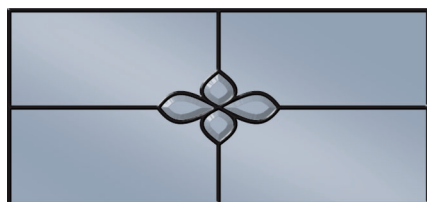

Bevelled Hopper Designs

Our superb range of fine quality beveled edged decorative hoppers will enhance any window or conservatory.

BVHD10

BVHD1

BVHD5

BVHD7

BVHD3

BVHD6