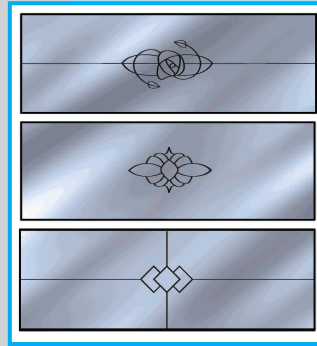

Decorative Glass for Windows & Doors

Brilliant Cut

Brilliant cut glass designs create a sense of quality and ambience to glazing throughout a property. Striking three-dimensional cut-glass effects are produced using a specialist, high-speed diamond tipped cutting wheel.

Designs shown are some of our most popular, suitable for both windows and doors. Supaseal Glass is happy to recreate customers own brilliant cut designs. Please contact Supaseal Glass direct to discuss any bespoke projects.

Brilliant cut do not require any special cleaning as the design is etched onto the internal face of a sealed unit.

It can also be etched onto obscured glass to provide an element of privacy, or be created in toughened and laminate glass (complying with BS EN 12150/1).

SUPASEAL
GLASS LIMITED
"Enhancing Your View"

Exclusive manufacturers of Saveheat Energy Efficient Glazing Systems