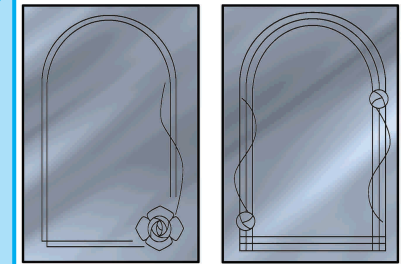

Decorative Glass for Windows & Doors

Brilliant Cut

Brilliant cut glass designs create a sense of quality and ambience to glazing throughout a property. Striking three-dimensional cut-glass effects are produced using a specialist, high-speed diamond tipped cutting wheel.

Brilliant cut do not require any special cleaning as the design is etched onto the internal face of a sealed unit.

It can also be etched onto obscured glass to provide an element of privacy, or be created in toughened and laminate glass (complying with BS EN 12150/1).

SUPASEAL
GLASS LIMITED
"Enhancing Your View"

Exclusive manufacturers of Saveheat Energy Efficient Glazing Systems

Product Summary

Cut Glass Designs

Where: Internal and external doors and windows

Care: Warm soapy water with non-abrasive cleaning agents