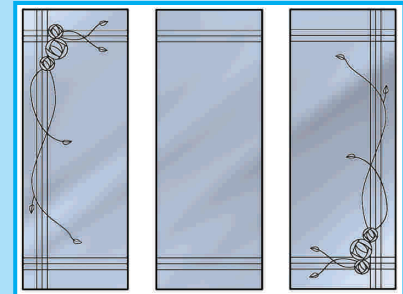

Product Summary

Cut Glass Designs

Where: Internal and external doors and windows

Care: Warm soapy water with non-abrasive cleaning agents