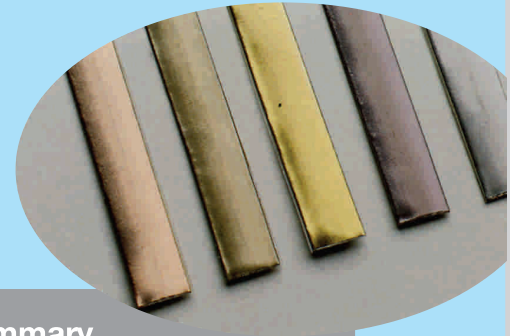

LWD13

LWD9

Product Summary

Leaded and Filmed Glass

Where: Internal and external windows, doors and conservatories

Care: Warm soapy water with non-abrasive cleaning agents